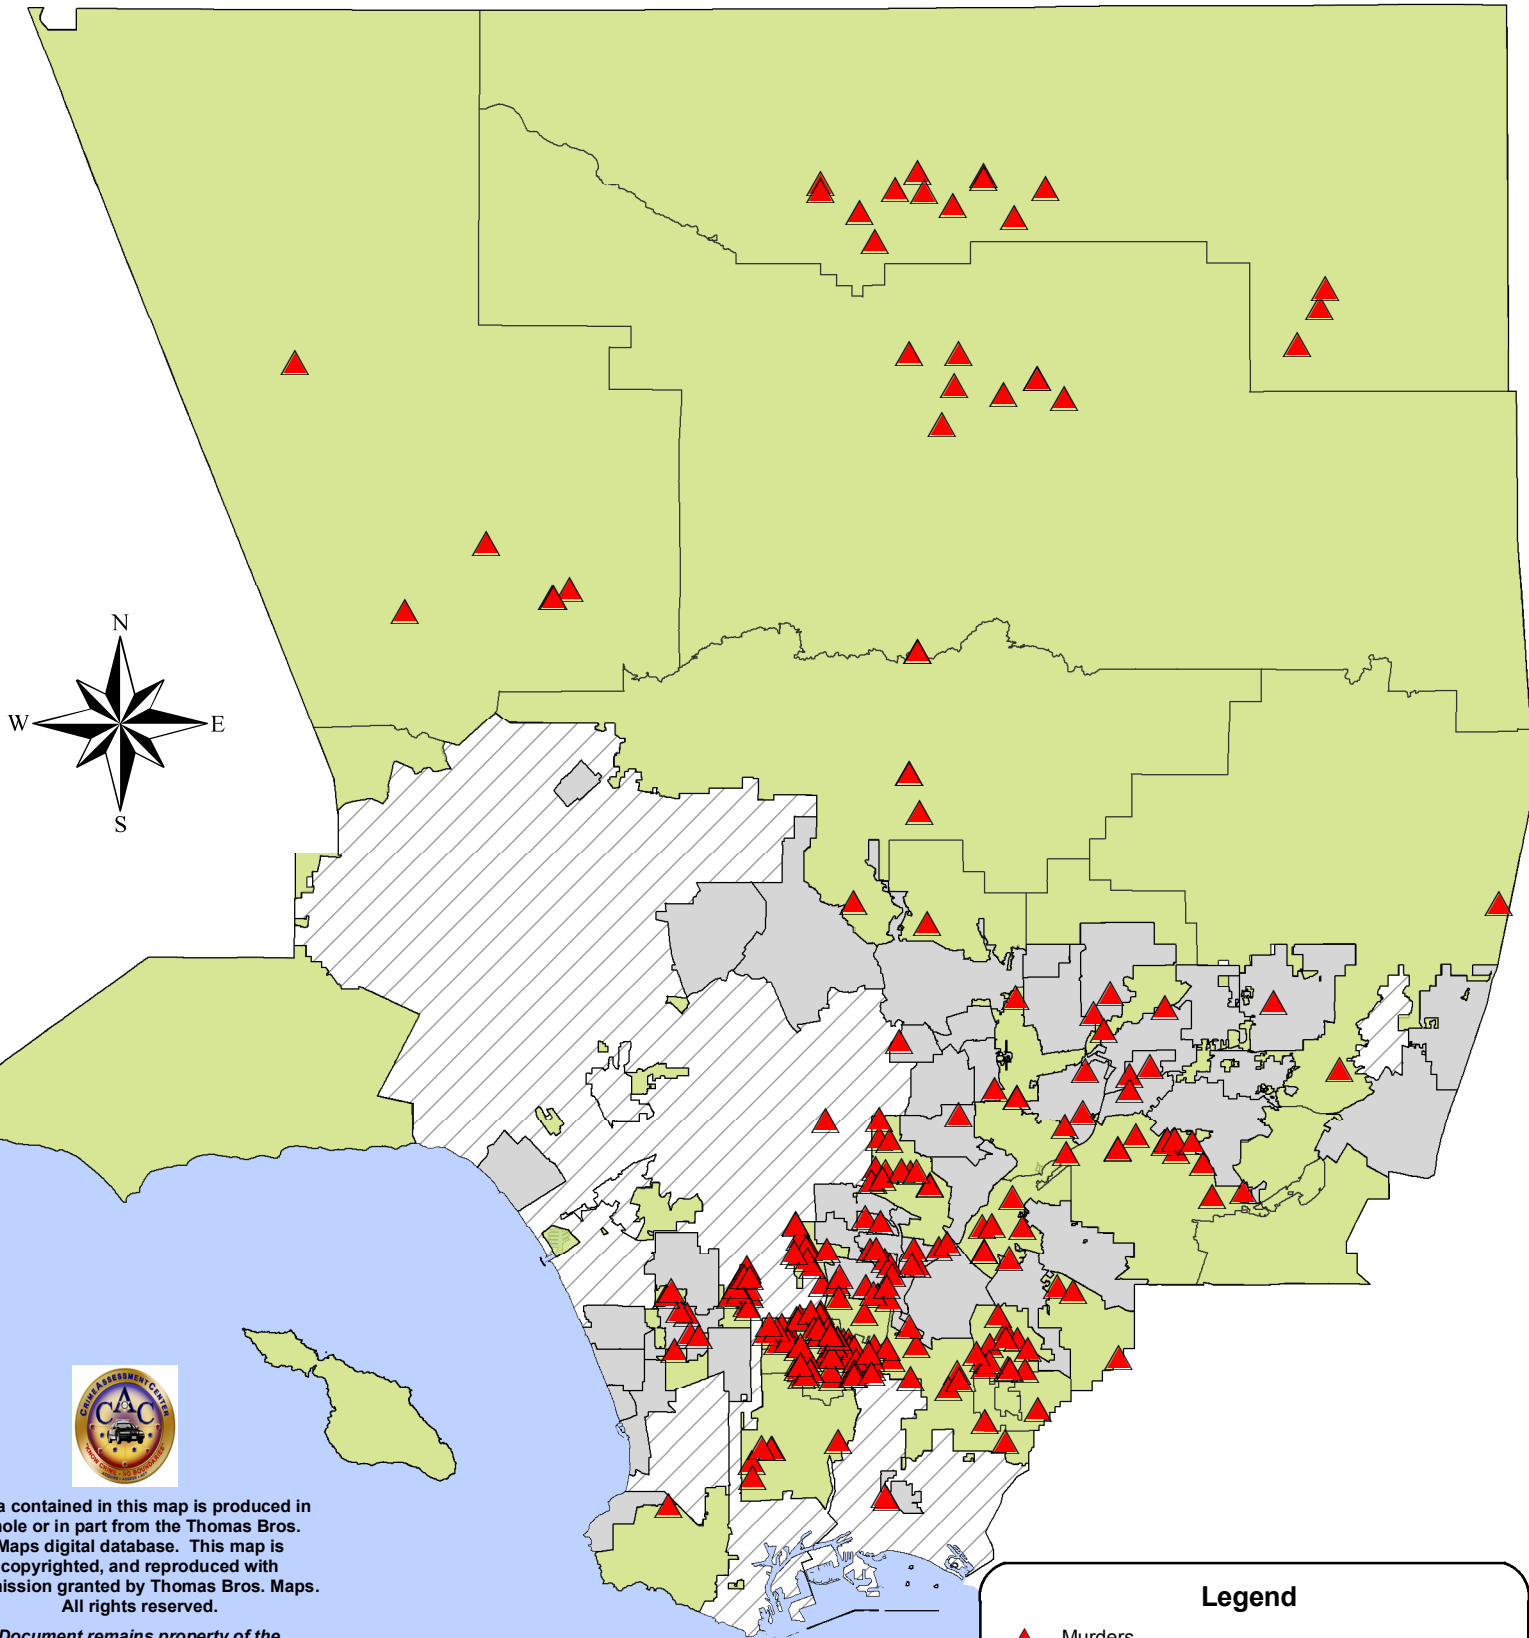

REPORTED MURDERS 2009

Data contained in this map is produced in whole or in part from the Thomas Bros. Maps digital database. This map is copyrighted, and reproduced with permission granted by Thomas Bros. Maps. All rights reserved.

Document remains property of the Los Angeles County Sheriff's Department and may not be disseminated, displayed or published without approval.

Created 2/11/10 by the Sheriff's Dept. Crime Assessment Center-gjm
 Crime Analysis Program
 Murders through 12/31/09
 Source: LASD Homicide Bureau

PLEASE NOTE
 Murders displayed are only those investigated by LASD Homicide Bureau and Participating Agencies. Murders occurring in other cities are not shown on this map.

Legend

- Murders
- Sheriff's Jurisdiction
- Participating Agencies & Other Cities Covered by LASD Homicide Bureau
- Cities Not Covered by LASD Homicide Bureau