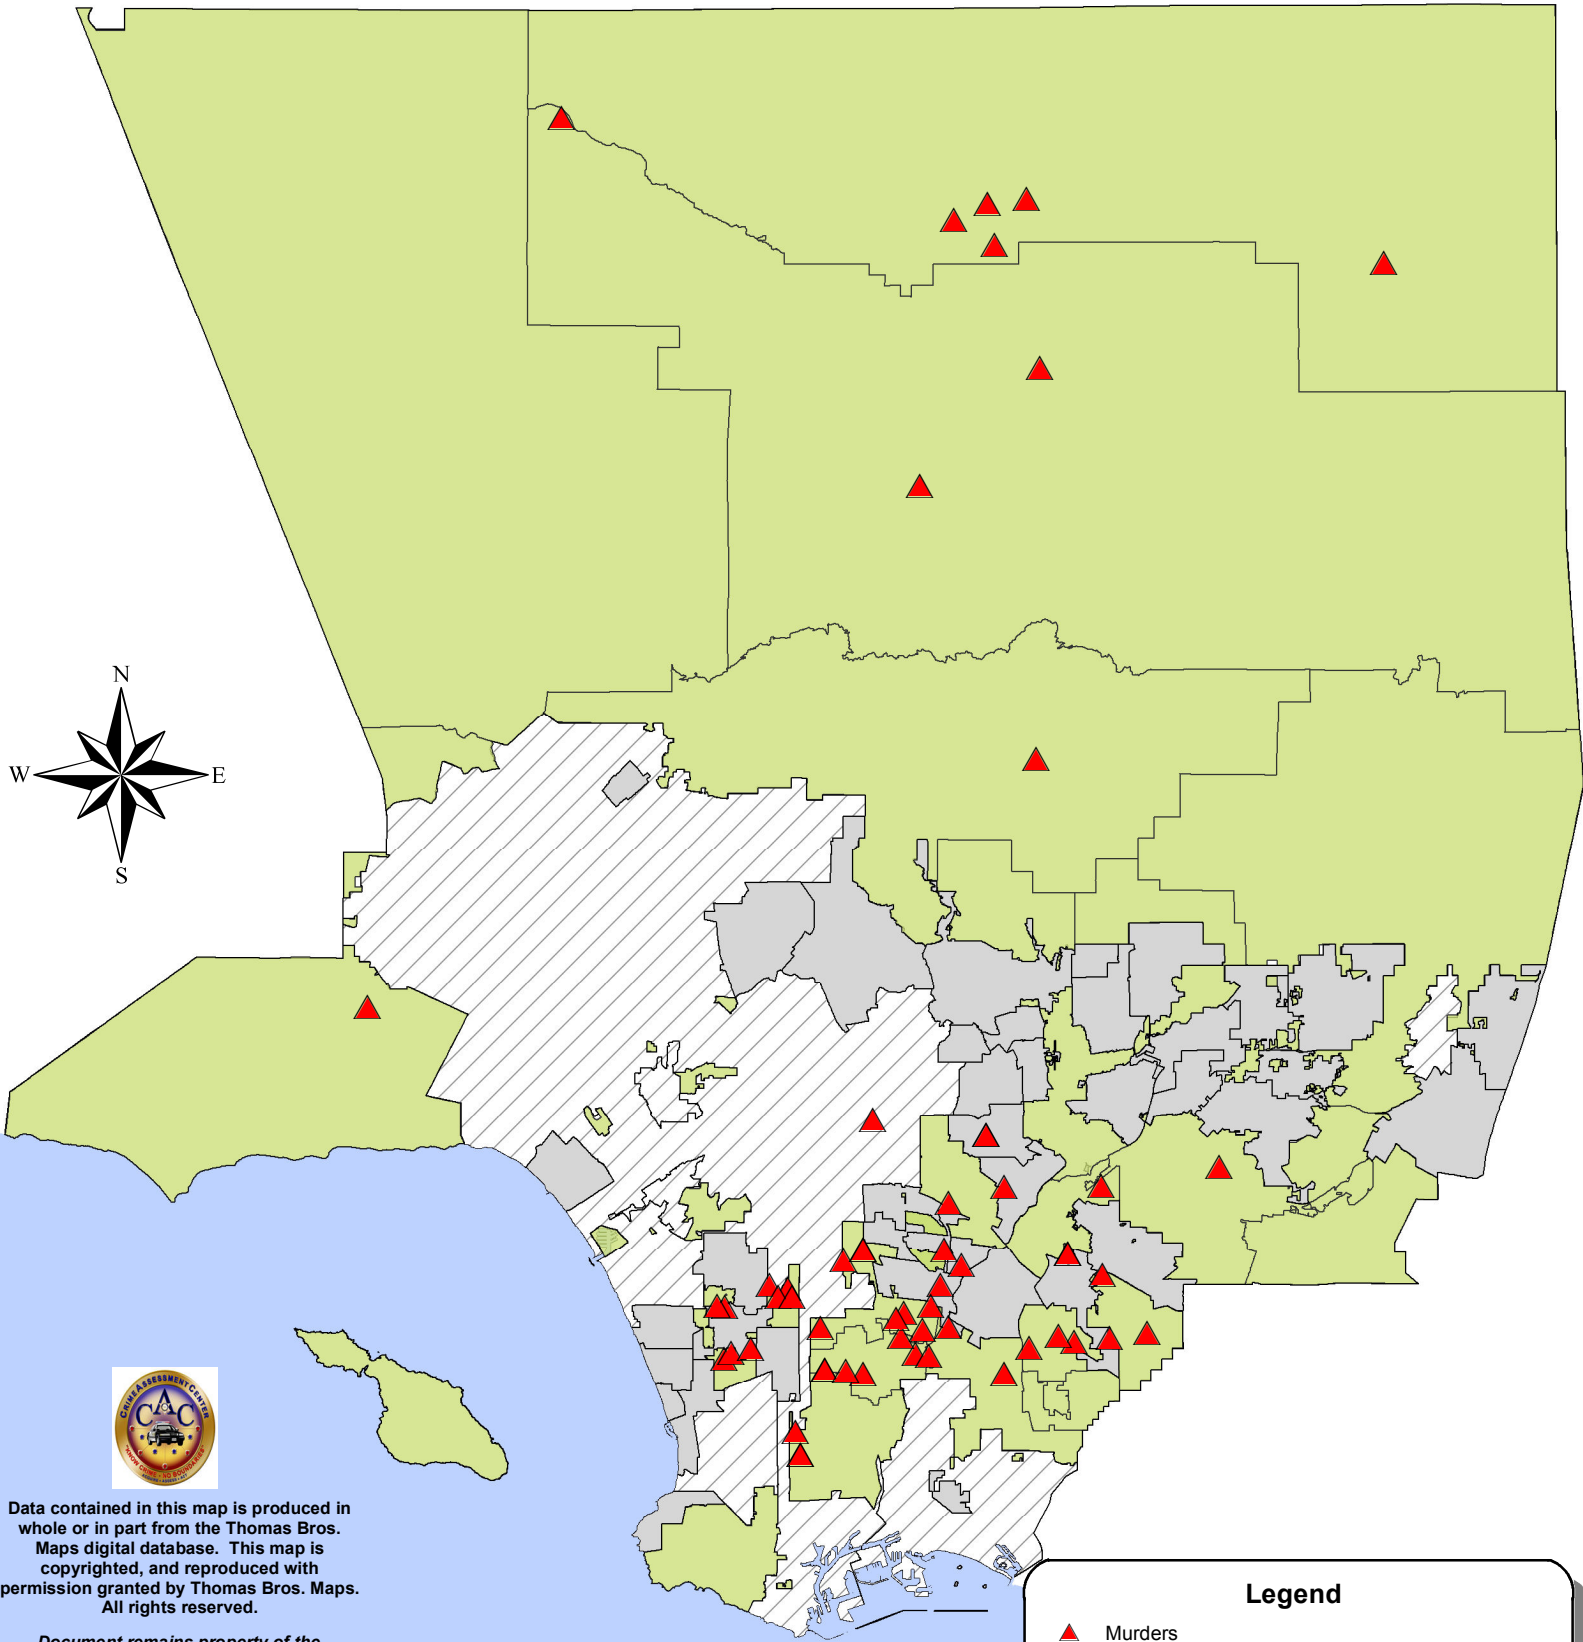

REPORTED MURDERS 2012

Data contained in this map is produced in whole or in part from the Thomas Bros. Maps digital database. This map is copyrighted, and reproduced with permission granted by Thomas Bros. Maps. All rights reserved.

Document remains property of the Los Angeles County Sheriff's Department and may not be disseminated, displayed or published without approval.

Created 5/14/12 by the Sheriff's Dept. Crime Assessment Center
 Crime Analysis Program-gjm
 Murders through 4/6/12
 Source: LASD Homicide Bureau

PLEASE NOTE
 Murders displayed are only those investigated by LASD Homicide Bureau and Participating Agencies. Murders occurring in other cities are not shown on this map.

Legend

- Murders
- Sheriff's Jurisdiction
- Participating Agencies & Other Cities Covered by LASD Homicide Bureau
- Cities Not Covered by LASD Homicide Bureau