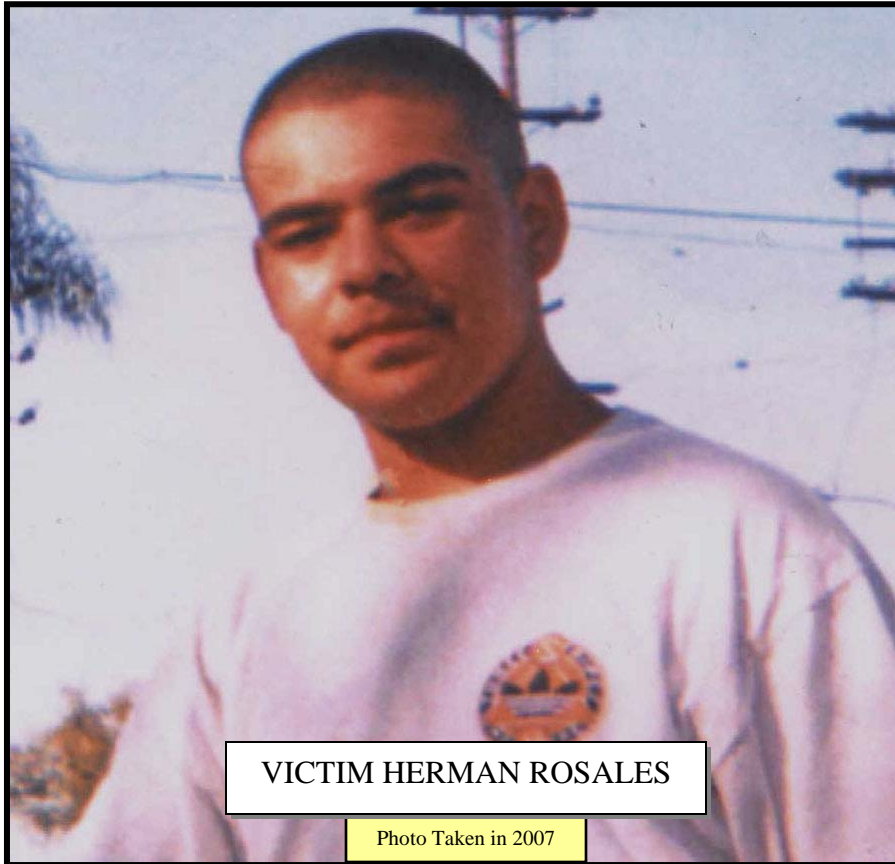

## INFORMATION WANTED

VICTIM HERMAN ROSALES

Photo Taken in 2007

Location of Incident

On March 6, 2009 at 7:09 p.m., Victim Herman Rosales was shot and killed on the stairwell of the pedestrian bridge between Roosevelt Park and E. 76<sup>th</sup> St., Los Angeles. Two subjects were seen fleeing westbound on the pedestrian bridge towards Roosevelt Park.